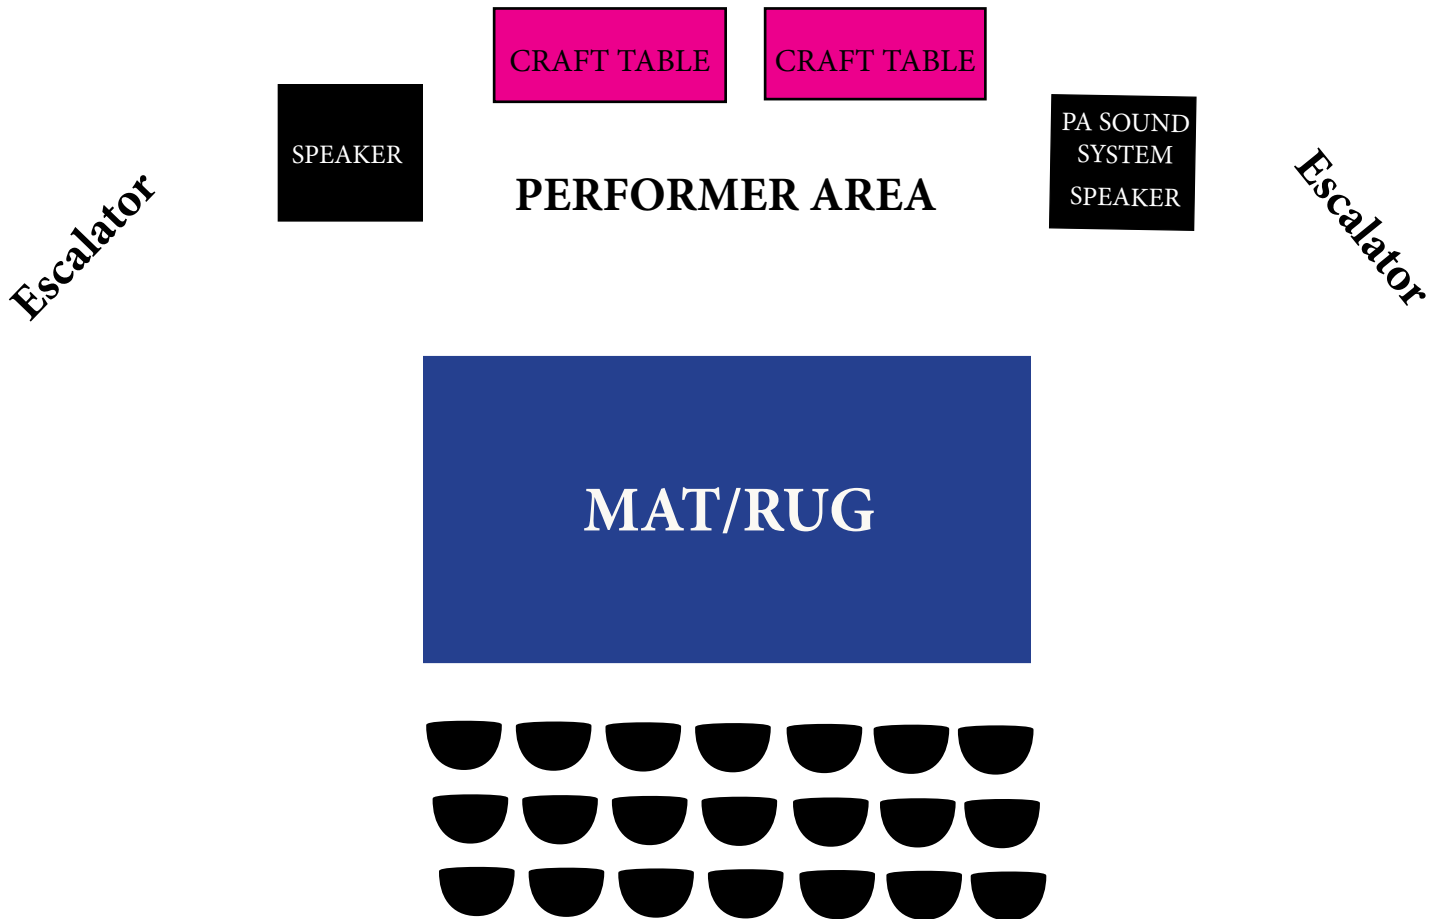

EAGLE ROCK PLAZA

2017 KIDS CLUB

STAGE FLOOR PLAN

Sea Food Market

Mall Entrance